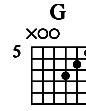

Cant be Satisfied

Muddy Waters

Open G Tuning

- ① = D ④ = D
- ② = B ⑤ = G
- ③ = G ⑥ = D

Moderate ♩ = 120

1 G G G G G G 

10

16

verse

23

11-12 11-12 12 11-12 11-12 12 (12) 7-8 3-5 3-5

3 0 3 0

33

3-5 3-5 3 0 2-3 2-3 2-3 3-4 0 3-5 5 5 3-4 0 5-7 5-7 3-5 3-5 3-4 0

2-3 2-3 2-3 2-3

guitar solo